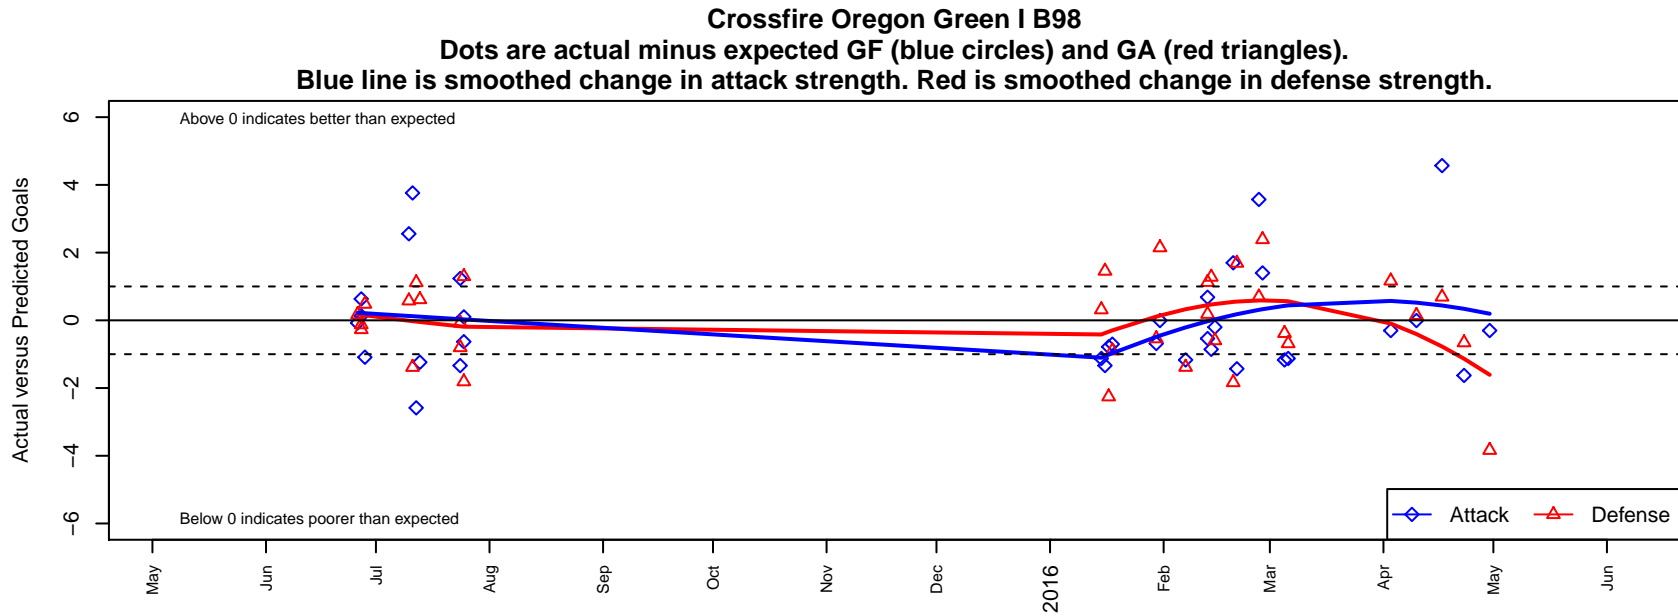

# Crossfire Oregon Green I B98

Crossfire Oregon  
 Lake Oswego, OR  
 B98 total strength=1630  
 attack=24.66 defense=12.81  
 fall league = PTT B98 Premier  
 notes= OSSA; Reese 2013

alt names used:  
 CROSSFIRE OREGON 98 GREEN (OR)  
 Crossfire Oregon 98 Green  
 Crossfire Oregon 98 Green  
 Crossfire Oregon 98 Green

**attack and defense variance (black dot)  
relative to other teams  
and top 10 in region**

**attack and defense rating  
relative to others at age  
and all opponents in last 13 months**

**Performance relative to 13 month average**