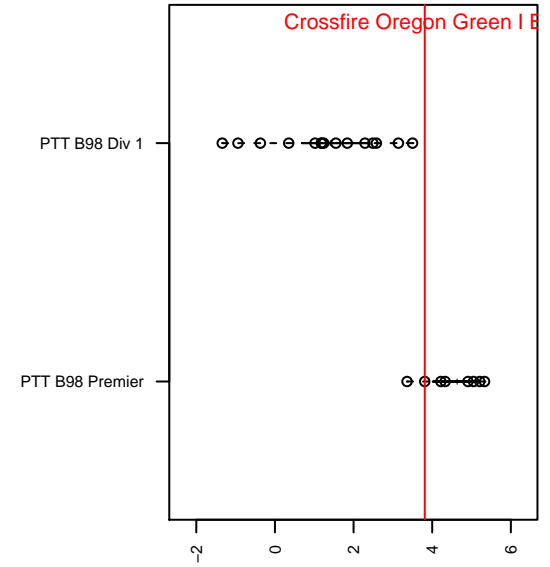

# Crossfire Oregon Green I B98

Crossfire Oregon  
 Lake Oswego, OR  
 B98 total strength=1630  
 attack=24.66 defense=12.81  
 fall league = PTT B98 Premier  
 notes= OSSA; Reese 2013

alt names used:  
 CROSSFIRE OREGON 98 GREEN (OR)  
 Crossfire Oregon 98 Green  
 Crossfire Oregon 98 Green  
 Crossfire Oregon 98 Green

**attack and defense variance (black dot)  
relative to other teams  
and top 10 in region**

**attack and defense rating  
relative to others at age  
and all opponents in last 13 months**

**Performance relative to 13 month average**